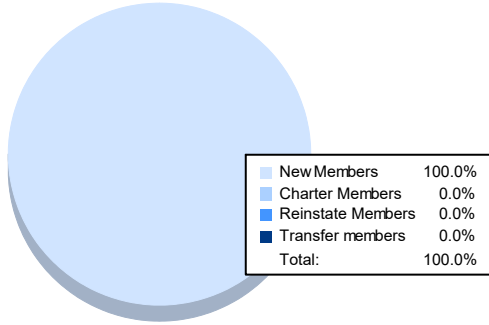

Year	New Clubs	Dropped Clubs	Gain/ Loss Clubs	New Members	Charter Members	Reinstate Members	Transfer Members	Total Member Added	Total Members Dropped	Gain/ Loss Members
2017-2018	1	0	1	82	32	0	1	115	94	21
2018-2019	2	0	2	70	46	1	2	119	135	-16
2019-2020	0	0	0	59	4	0	2	65	93	-28
2020-2021	0	1	-1	55	1	0	6	62	72	-10
2021-2022	0	0	0	59	0	0	0	59	76	-17
<b>Average</b>	<b>1</b>	<b>0</b>	<b>0</b>	<b>65</b>	<b>17</b>	<b>0</b>	<b>2</b>	<b>84</b>	<b>94</b>	<b>-10</b>

### Membership Composition June 2022 Cumulative