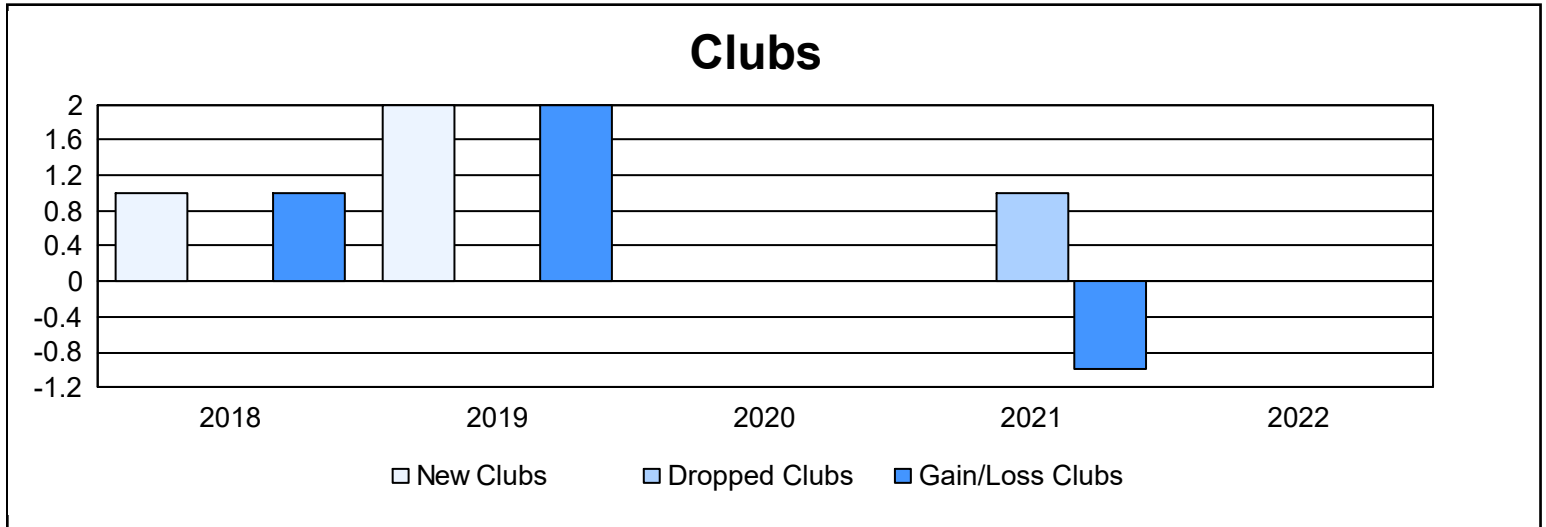

Year	New Clubs	Dropped Clubs	Gain/ Loss Clubs	New Members	Charter Members	Reinstate Members	Transfer Members	Total Member Added	Total Members Dropped	Gain/ Loss Members
2017-2018	1	0	1	82	32	0	1	115	94	21
2018-2019	2	0	2	70	46	1	2	119	135	-16
2019-2020	0	0	0	59	4	0	2	65	93	-28
2020-2021	0	1	-1	55	1	0	6	62	72	-10
2021-2022	0	0	0	59	0	0	0	59	76	-17
<b>Average</b>	<b>1</b>	<b>0</b>	<b>0</b>	<b>65</b>	<b>17</b>	<b>0</b>	<b>2</b>	<b>84</b>	<b>94</b>	<b>-10</b>

### Membership Composition June 2022 Cumulative