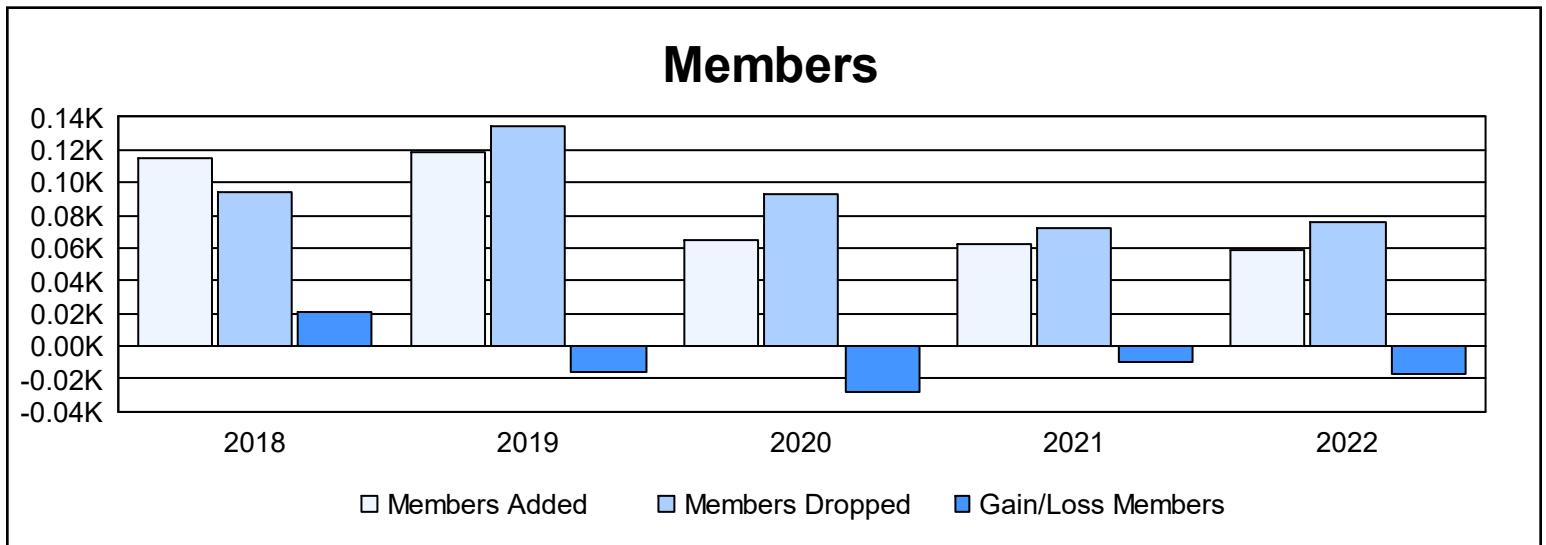

Year	New Clubs	Dropped Clubs	Gain/ Loss Clubs	New Members	Charter Members	Reinstate Members	Transfer Members	Total Member Added	Total Members Dropped	Gain/ Loss Members
2017-2018	1	0	1	82	32	0	1	115	94	21
2018-2019	2	0	2	70	46	1	2	119	135	-16
2019-2020	0	0	0	59	4	0	2	65	93	-28
2020-2021	0	1	-1	55	1	0	6	62	72	-10
2021-2022	0	0	0	59	0	0	0	59	76	-17
<b>Average</b>	<b>1</b>	<b>0</b>	<b>0</b>	<b>65</b>	<b>17</b>	<b>0</b>	<b>2</b>	<b>84</b>	<b>94</b>	<b>-10</b>

### Membership Composition June 2022 Cumulative